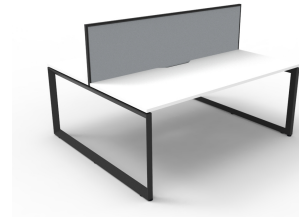

## PRODUCT DESCRIPTION

Two Person Workstation Back to Back

Fixed height workstation

Loop leg with 60mm x 45mm Beveled Edge

Powdercoated under frame

Adjustable leveling Feet

EO Rated 25mm Thick top with 410mm x 50mm D Scallop cut out to rear

## DIMENSIONS

Fixed Desk Height 730mm

Overall height with Screen 1200 mm H

### Worktop Sizes

1200 x 750mm

1500 x 750mm

1800 x 750mm

### Overall Size

1200mm W x 1530mm D x 730/1200mm H

1500mm W x 1530mm D x 730/1200mm H

1800mm W x 1530mm D x 730/1200mm H

Natural Oak Top  
Black Satin Frame

Natural Oak Top  
White Satin Frame

Natural White Top  
Black Satin Frame